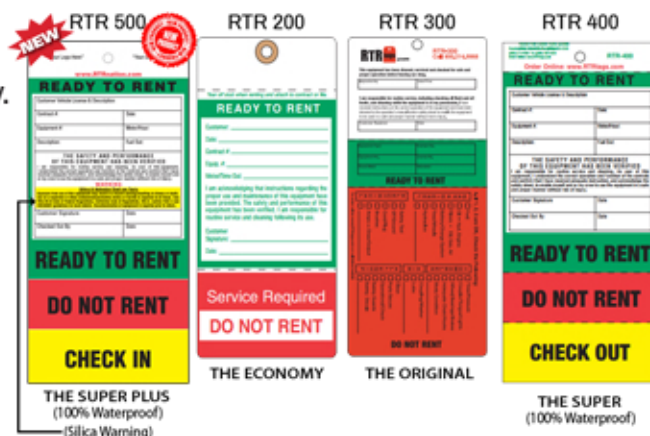

SPECIAL OFFER

Visit www.RTRtags.com and use promo code "3A" at checkout and receive 10% savings on your initial order. No risk, 100% guaranteed or your money back.

ADDITIONAL RESOURCES

- → 5 Critical Mistakes to Avoid with your RTR – Ready to Rent program. ([click to view](#))
- → FREE – RTR Quick Start Guide – 7 Steps to a Successful Ready to Rent program. ([click to view](#))
- → Club RTR – Never run out of tags again! ([click to view](#))

For the latest industry information including news articles, videos related to the equipment rental industrial, safety, maintenance and risk management. Visit www.RTRnation.com website, updated weekly.

*All tags include pre-attached elastic ties